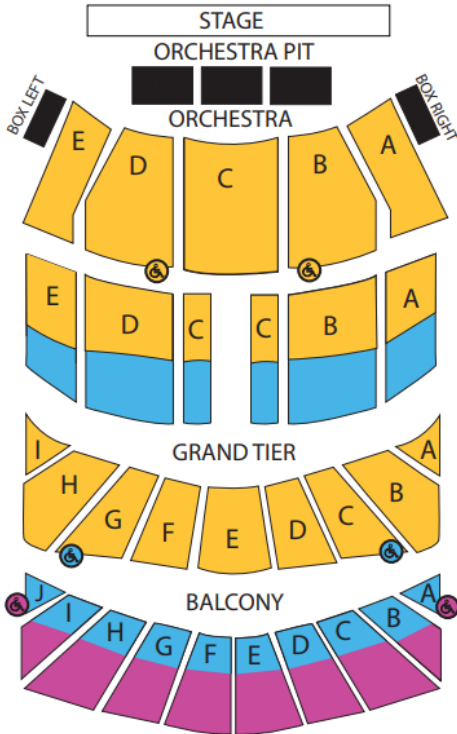

Moulin Rouge! The Musical March 4-16, 2025 | Altria Theater, 6 N. Laurel St, Richmond, VA

Pop the champagne, Moulin Rouge! The Musical is the winner of 10 Tony Awards—including Best Musical! Enter a world of splendor and romance, of eye-popping excess, of glitz, grandeur, and glory! A world where Bohemians and aristocrats rub elbows and revel in electrifying enchantment. Welcome to Moulin Rouge! The Musical! Baz Luhrmann’s revolutionary film comes to life onstage, remixed in a new musical mash-up extravaganza. Directed by Tony Award winner Alex Timbers, Moulin Rouge! The Musical is a theatrical celebration of Truth, Beauty, Freedom, and—above all—Love. Moulin Rouge! is more than a musical—it is a state of mind.

Group Minimum In Week 1, groups of 10+ save 10% excluding matinees and Saturday night. Groups of 50+ save 15% on Tuesday-Thursday and Sunday evening. In Week 2, groups of 10+ save 15% excluding weekend matinees and Saturday night. Groups of 50+ save 20% on Tuesday-Thursday and Friday afternoon.

Group Pricing: WEEK 1			Group Pricing: WEEK 2				
T/W/Th Eve/ Sun Eve (10+)	Fri Eve (10+)	Sat M&E/ Sun M (10+)	T/W/Th Eve/ Fri Mat (10+)	Fri Eve (10+)	Sat M&E/ Sun M (10+)		
Yellow	\$80.00	\$89.00	\$98.50	Yellow	\$75.75	\$84.25	\$98.50
Blue	\$57.50	\$66.50	\$73.50	Blue	\$54.50	\$63.00	\$73.50
Pink	\$39.50	\$48.50	\$53.50	Pink	\$37.50	\$46.00	\$53.50
T/W/Th Eve/ Sun Eve (50+)	Fri Eve (50+)	Sat M&E/ Sun M (50+)	T/W/Th Eve/ Fri Mat (50+)	Fri Eve (50+)	Sat M&E/ Sun M (50+)		
Yellow	\$75.75	\$89.00	\$98.50	Yellow	\$71.50	\$84.25	\$98.50
Blue	\$54.50	\$66.50	\$73.50	Blue	\$51.50	\$63.00	\$73.50
Pink	\$37.50	\$48.50	\$53.50	Pink	\$35.50	\$46.00	\$53.50